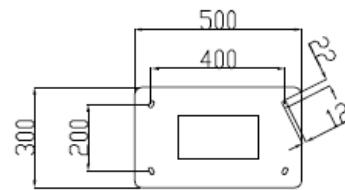

EASY TO INSTALL

SLEEK DESIGN

Attractive appearance, simple and elegant

MECHANICAL

Dimension (W/H/D) 500/1652/300mm

Weight 45KG

CERTIFICATION

Certificate CE

INPUT & OUTPUT

Input voltage	AC230-415V
Frequency	45-65HZ
DC plug type	CCS Type II
Output voltage range	250-750V DC
Output current	0-33.3A/0-60A/per phase
Voltage accuracy	≤±1%
Current-regulating accuracy	≤±1%
Metering accuracy	0.5%
Current accuracy	≥30A ≤ ± 1% ; < 30A: ≤ ±0.3A
Voltage-regulating accuracy	≤±0.5%
Ripple coefficient	≤±1%
Efficiency	≥95.2%
Connection	DC Gun *1