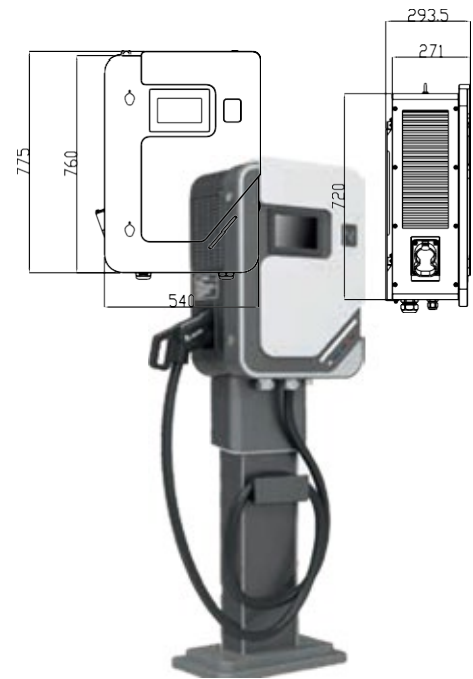

EASY TO INSTALL

SLEEK DESIGN

Attractive appearance, simple and elegant

MECHANICAL

Dimension (W/H/D) 500/1652/300mm

Weight 45KG

CERTIFICATION

Certificate CE

INPUT & OUTPUT

Input voltage	AC230-415V
Frequency	45-65HZ
DC plug type	CCS Type II
Output voltage range	250-750V DC
Output current	0-33.3A/0-60A/per phase
Voltage accuracy	≤±1%
Current-regulating accuracy	≤±1%
Metering accuracy	0.5%
Current accuracy	≥30A ≤ ± 1% ; < 30A: ≤ ±0.3A
Voltage-regulating accuracy	≤±0.5%
Ripple coefficient	≤±1%
Efficiency	≥95.2%
Connection	DC Gun *1

FUNCTION & ACCESSORY

Ethernet/WIFI/4G	Yes/Opt/Opt
Display	7 inch touch screen
Indicator	Yes
Payment support	RFID/QR(standard)
Emergency stop	Yes
Cable Length	4m
RFID	Yes
Load Balancing distance	>15m (3PHM)