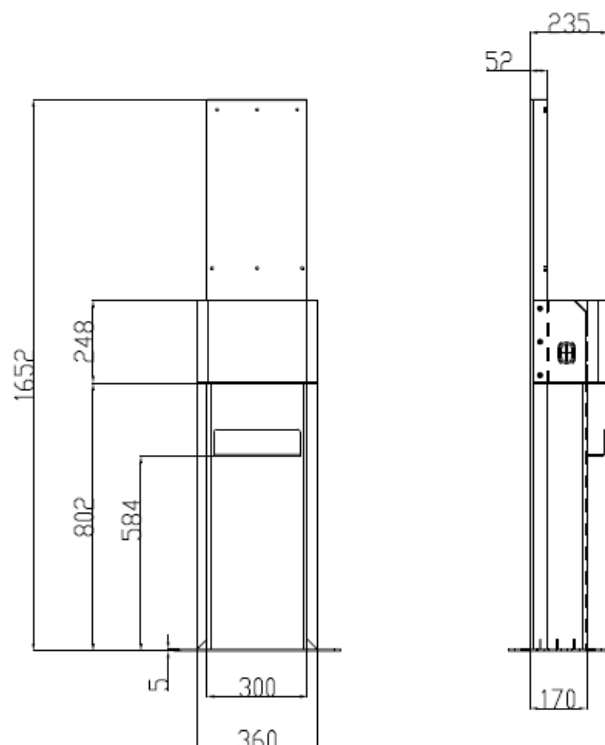

EASY TO INSTALL

SLEEK DESIGN

Attractive appearance, simple and elegant

MECHANICAL

Dimension (W/H/D) 500/1652/300mm

Weight 45KG

CERTIFICATION

Certificate CE

FUNCTION & ACCESSORY

Ethernet/WIFI/4G	Yes/Opt/Opt
Display	7 inch touch screen
Indicator	Yes
Payment support	RFID/QR(standard)
Emergency stop	Yes
Cable Length	4m
RFID	Yes
Load Balancing distance	>15m (3PHM)